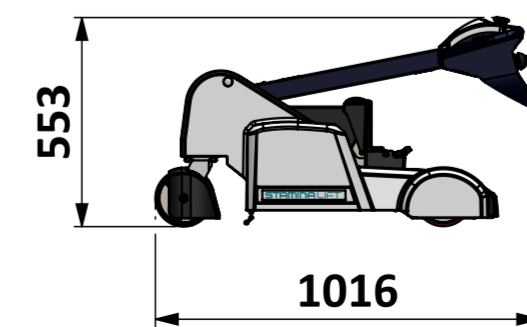

Weights	With Batteries (kg)	Without Batteries (kg)
In use	92	62
Shipped	120	90

Jaw Dimensions

Turning Circle

Handle Positions

Packaging