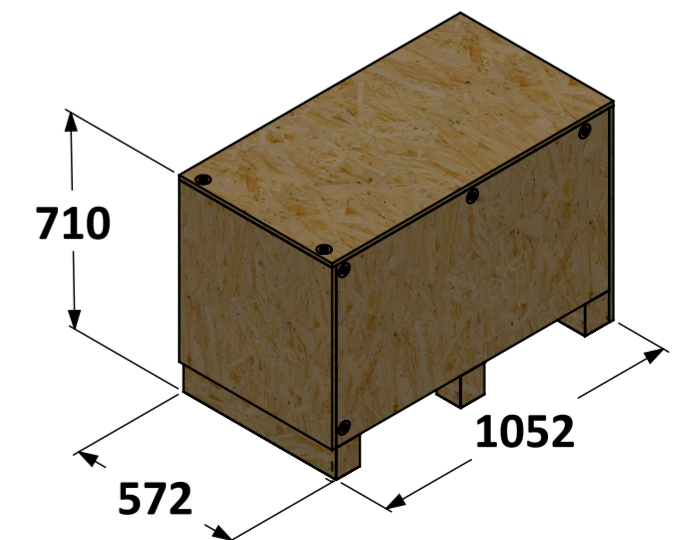

Weights	With Batteries (kg)	Without Batteries (kg)
In use	92	62
Shipped	120	90

Jaw Dimensions

Turning Circle

Handle Positions

Packaging