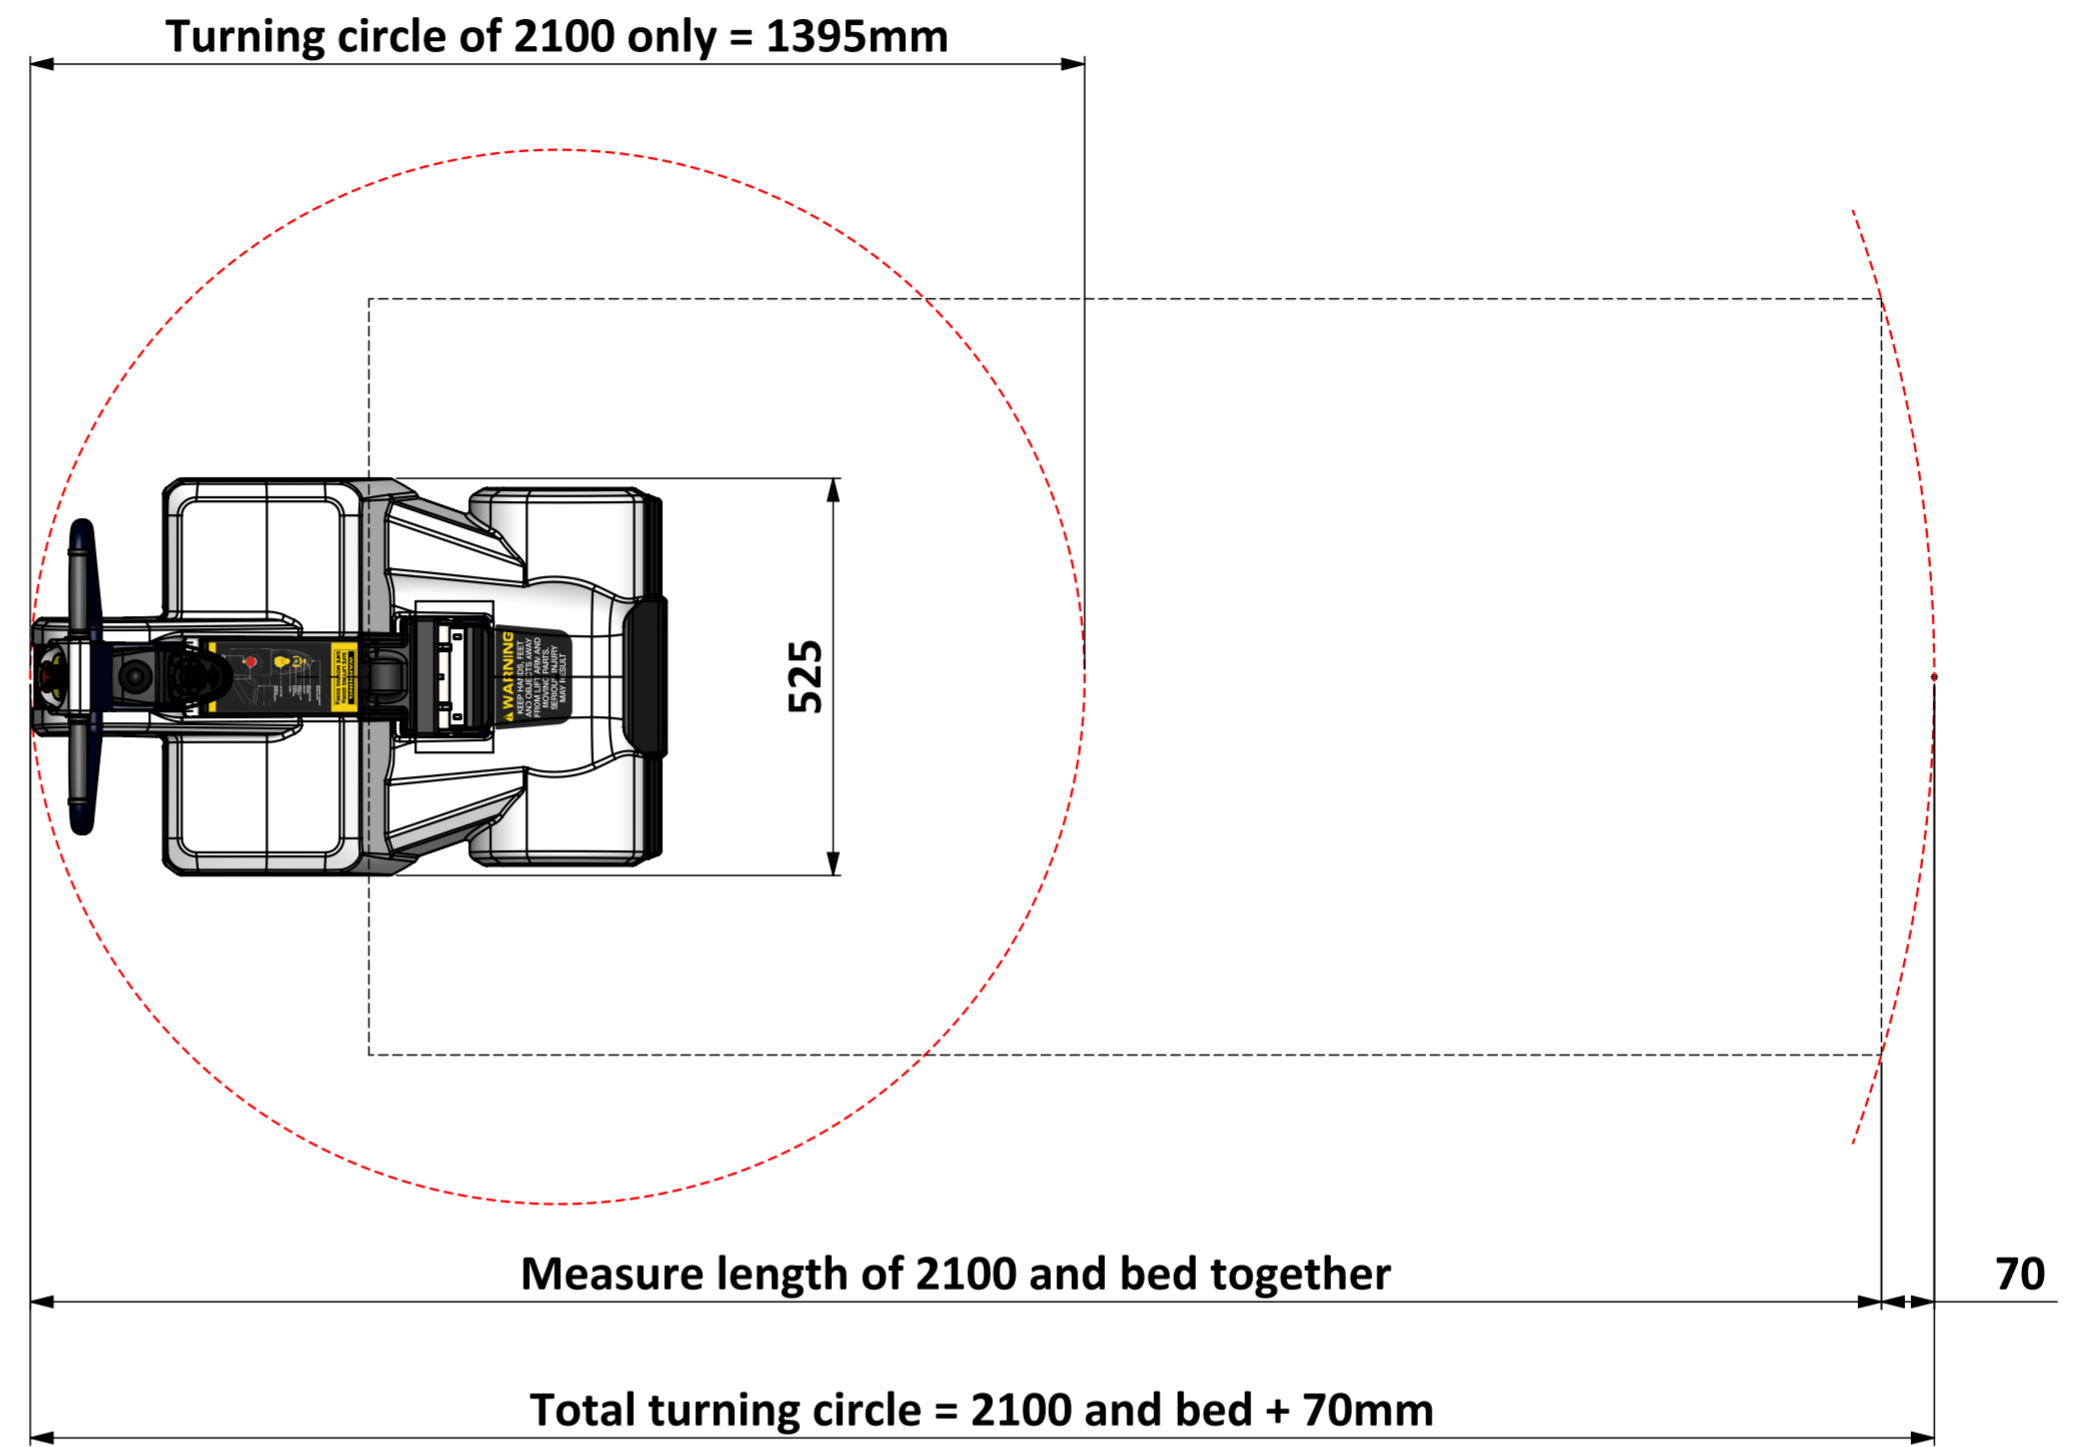

Weights	With Batteries (kg)	Without Batteries (kg)
In use	92	62
Shipped	120	90

Jaw Dimensions

Turning Circle

Handle Positions

Packaging