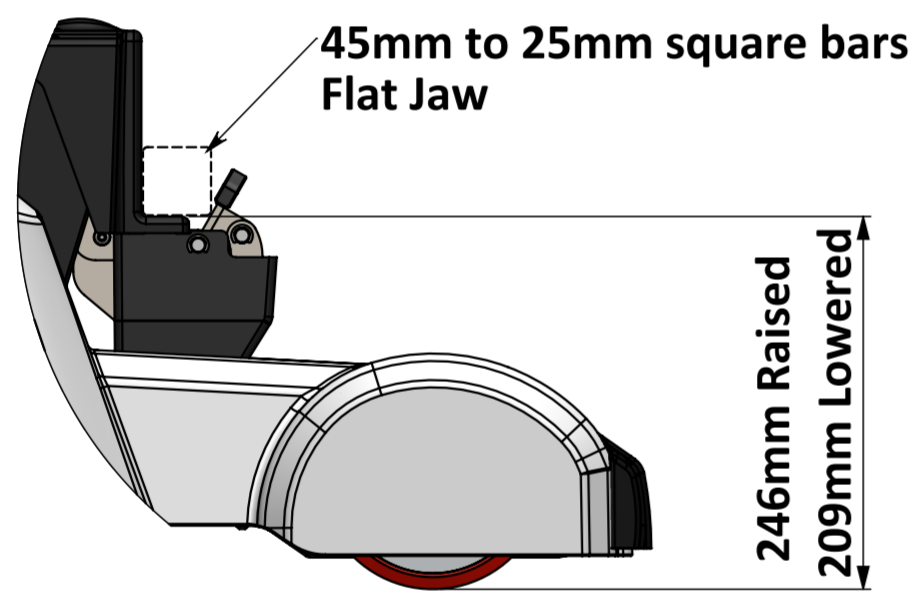

Weights	With Batteries (kg)	Without Batteries (kg)
In use	92	62
Shipped	120	90

Jaw Dimensions

Turning Circle

Handle Positions

Packaging