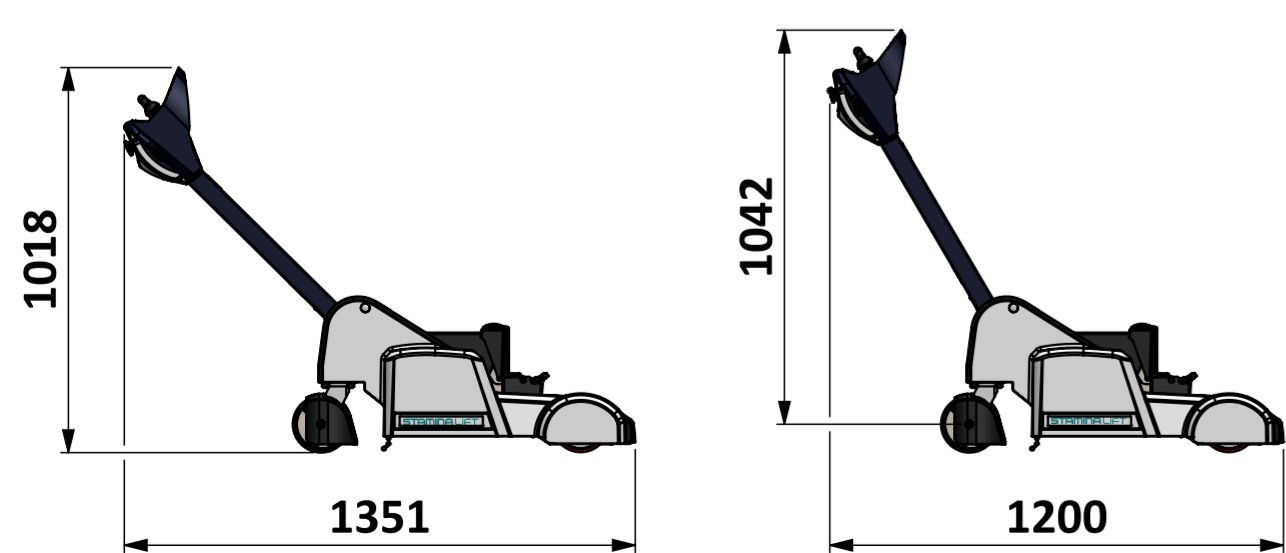

Weights	With Batteries (kg)	Without Batteries (kg)
In use	92	62
Shipped	120	90

Jaw Dimensions

Turning Circle

Handle Positions

Packaging