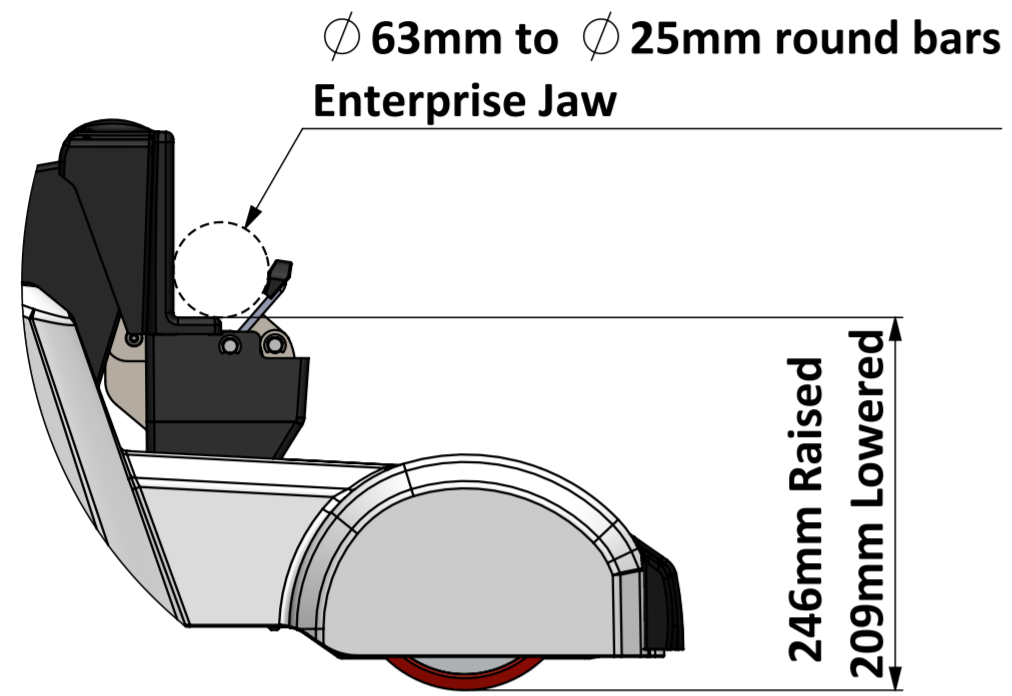

Weights	With Batteries (kg)	Without Batteries (kg)
In use	92	62
Shipped	120	90

Jaw Dimensions

Turning Circle

Handle Positions

Packaging