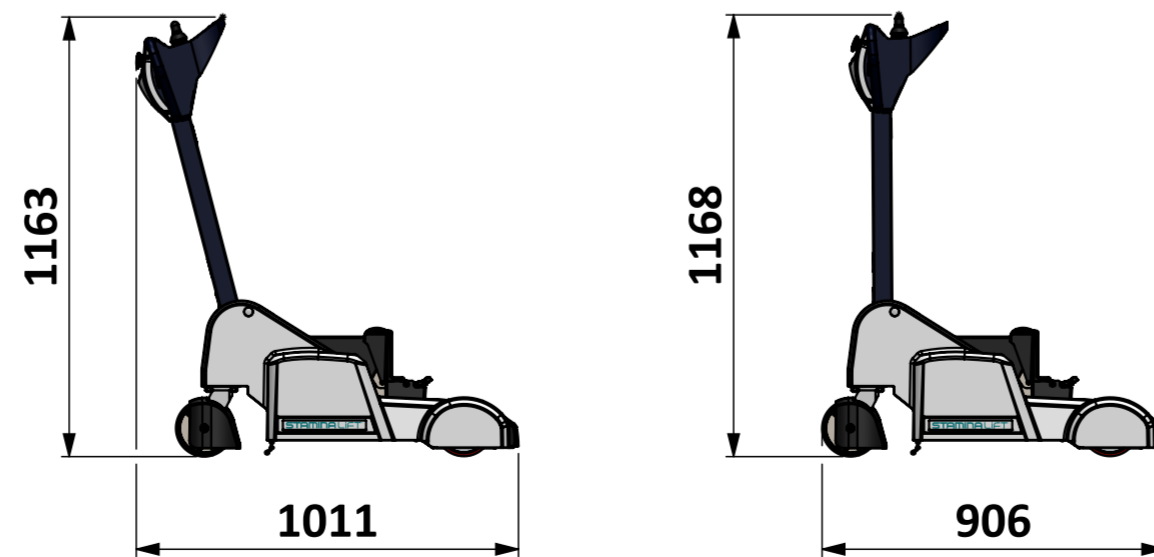

Weights	With Batteries (kg)	Without Batteries (kg)
In use	92	62
Shipped	120	90

Jaw Dimensions

Turning Circle

Handle Positions

Packaging